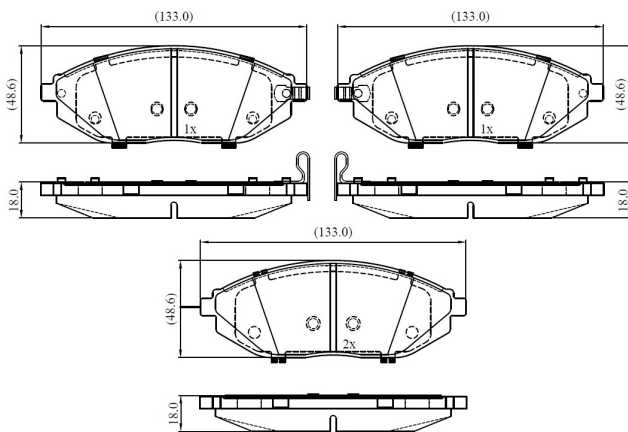

Make: CHEVROLET

Model: SPARK

Part Number: ADB33226

Vehicle Manufacturing/Engine:

ADB33226

Specifications

Fitting Position	:	Front
Model Date	:	2010-
Or. Caliper	:	

WVA	:	25268
FMSI	:	
Length	:	133
Width	:	48.6
Thickness	:	18