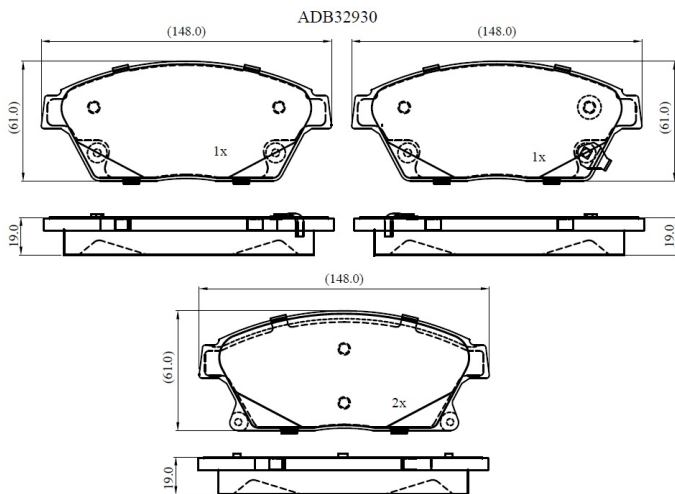

Make: CHEVROLET

Model: TRAX

Part Number: ADB32930

Vehicle Manufacturing/Engine:

Specifications

Fitting Position	:	Front
Model Date	:	2013-
Or. Caliper	:	
WVA	:	25034

FMSI	:
Length	:
Width	:
Thickness	: