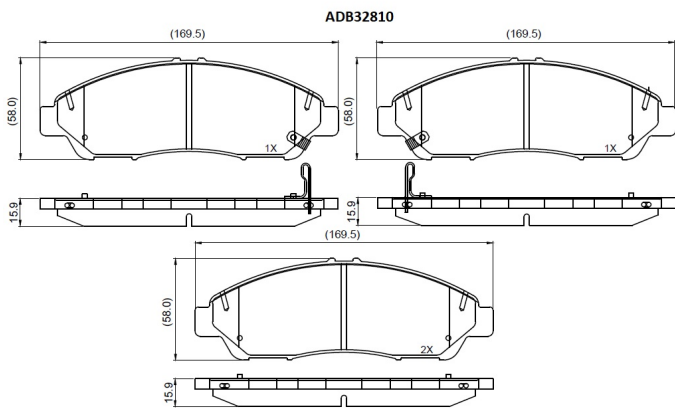

Make: CHEVROLET

Model: Truck Traverse

Part Number: ADB32810

Vehicle Manufacturing/Engine:

Specifications

Fitting Position	:	Front
Model Date	:	2018-
Or. Caliper	:	
WVA	:	
FMSI	:	9124-D1896

Length	:	169.5
Width	:	58
Thickness	:	16.9