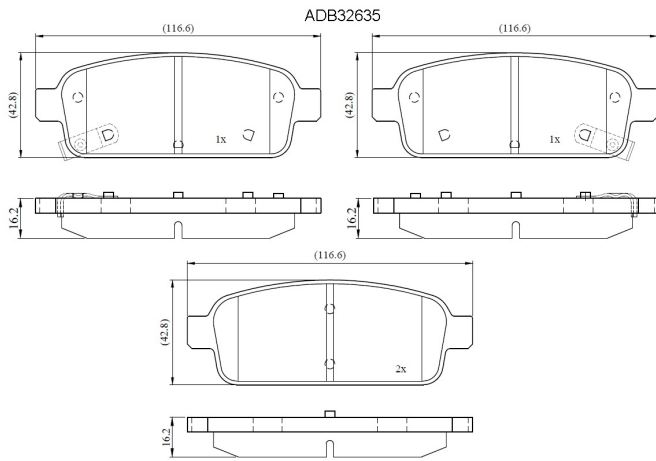

Make: CHEVROLET

Model: VOLT

Part Number: ADB32635

Vehicle Manufacturing/Engine:

Specifications

Fitting Position	:	Rear
Model Date	:	11-Dec
Or. Caliper	:	
WVA	:	

FMSI	:	D1468
Length	:	116.6
Width	:	42.8
Thickness	:	16.2