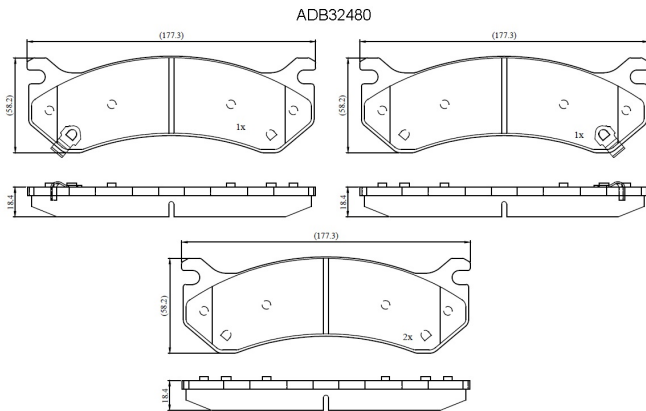

Make: CHEVROLET/GMC

Model: TRUCK Astro

Part Number: ADB32480

Vehicle Manufacturing/Engine:

Specifications

Fitting Position	:	Front
Model Date	:	2003-2005
Or. Caliper	:	
WVA	:	
FMSI	:	D785

Length	:	177.3
Width	:	59.2
Thickness	:	18.4