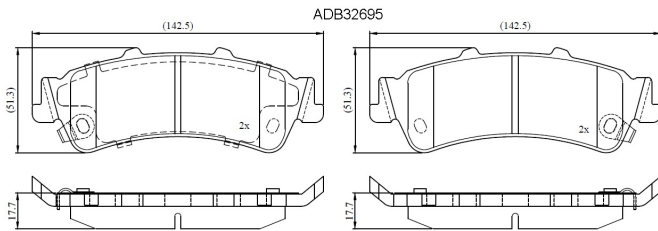

Make: CHEVROLET/GMC

Model: TRUCK Astro

Part Number: ADB32695

Vehicle Manufacturing/Engine:

Specifications

Fitting Position	:	Rear
Model Date	:	03-May
Or. Caliper	:	
WVA	:	
FMSI	:	7662-D792
Length	:	142.5
Width	:	51.3

Thickness : 17.1