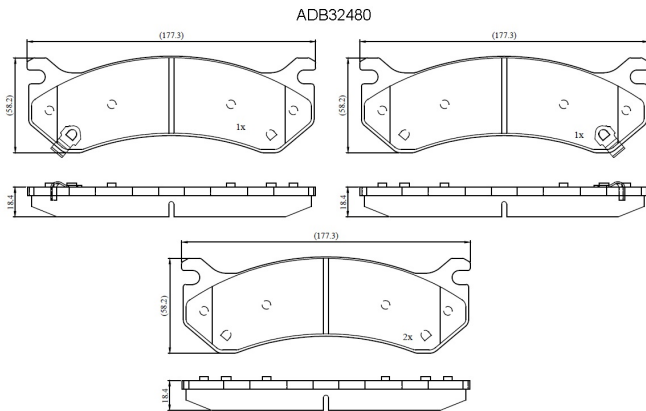

Make: CHEVROLET/GMC

Model: TRUCK Avalanche

Part Number: ADB32480

Vehicle Manufacturing/Engine:

Specifications

Fitting Position	:	Front
Model Date	:	2002-2006
Or. Caliper	:	
WVA	:	
FMSI	:	D785

Length	:	177.3
Width	:	59.2
Thickness	:	18.4