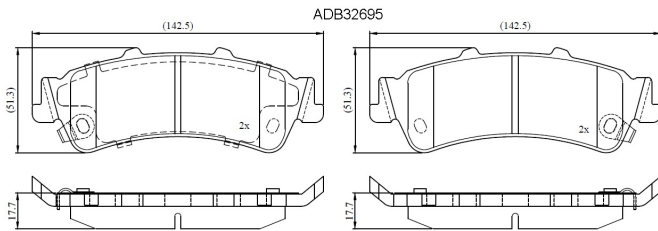

Make: CHEVROLET/GMC

Model: TRUCK Avalanche

Part Number: ADB32695

Vehicle Manufacturing/Engine:

Specifications

Fitting Position	:	Rear
Model Date	:	02-
Or. Caliper	:	
WVA	:	
FMSI	:	7662-D792
Length	:	142.5
Width	:	51.3

Thickness : 17.1