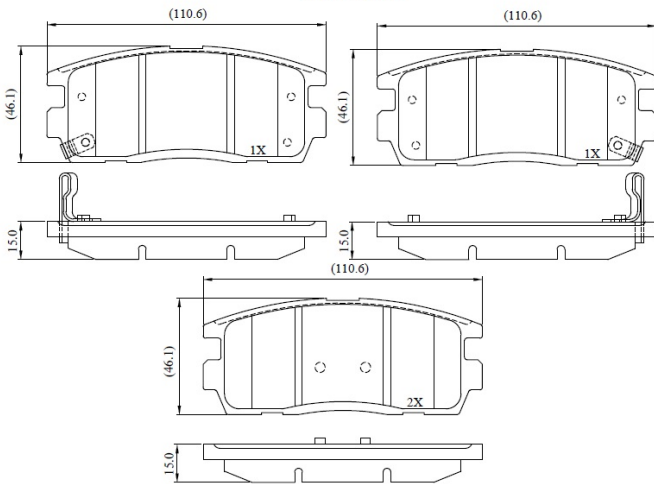

Make: CHEVROLET/GMC

Model: TRUCK Equinox

Part Number: ADB32754

Vehicle Manufacturing/Engine:

ADB32754

Specifications

Fitting Position	:	Rear
Model Date	:	Jul-13
Or. Caliper	:	

WVA	:	
FMSI	:	8391-D1275
Length	:	110.6
Width	:	46.1
Thickness	:	15