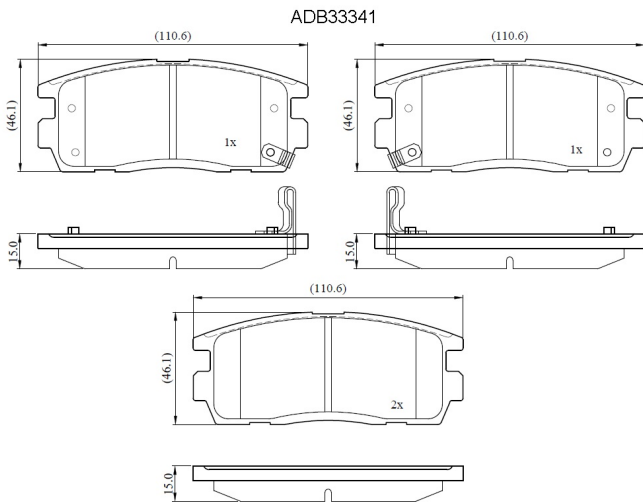

Make: CHEVROLET/GMC

Model: TRUCK Equinox

Part Number: ADB33341

Vehicle Manufacturing/Engine:

Specifications

Fitting Position	:	Rear
Model Date	:	Jul-13
Or. Caliper	:	

WVA	:	
FMSI	:	8391-D1275
Length	:	110.6
Width	:	46.1
Thickness	:	15