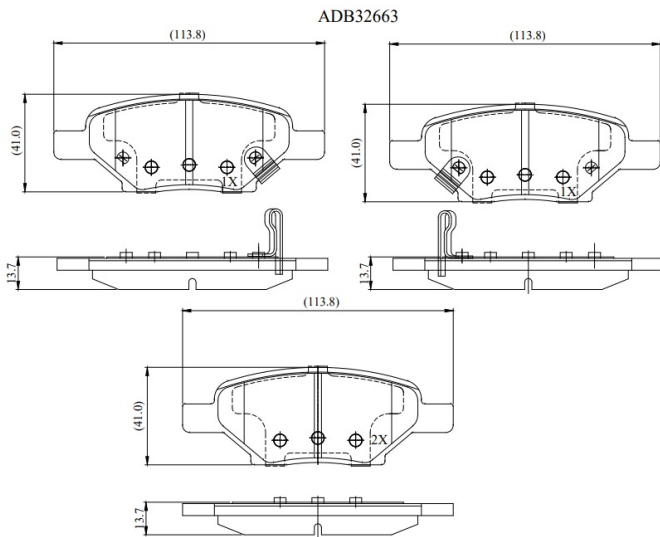

Make: CHEVROLET/GMC

Model: TRUCK HHR

Part Number: ADB32663

Vehicle Manufacturing/Engine:

Specifications

Fitting Position	:	Rear
Model Date	:	08-Oct
Or. Caliper	:	

WVA	:	
FMSI	:	D1033
Length	:	113.8
Width	:	41
Thickness	:	13.7