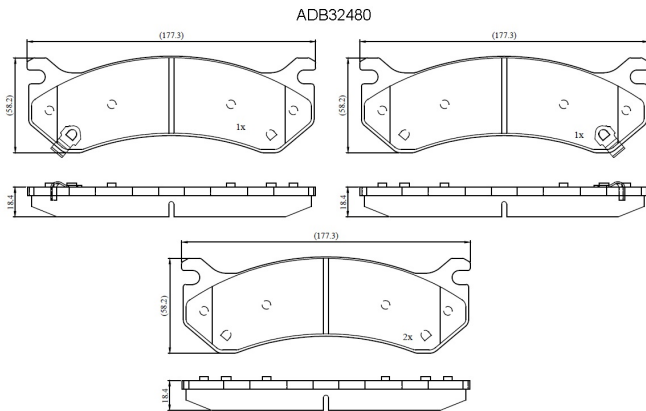

Make: CHEVROLET/GMC

Model: TRUCK Silverado Hybrid

Part Number: ADB32480

Vehicle Manufacturing/Engine:

Specifications

Fitting Position	:	Front
Model Date	:	2004-2006
Or. Caliper	:	
WVA	:	
FMSI	:	D785

Length	:	177.3
Width	:	59.2
Thickness	:	18.4