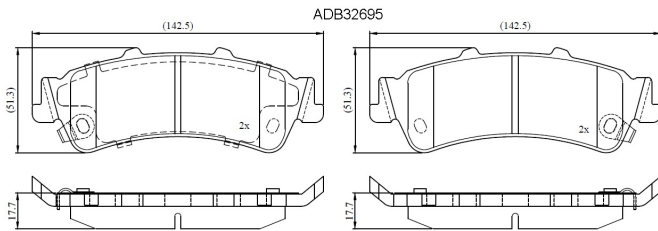

Make: CHEVROLET/GMC

Model: TRUCK Silverado Hybrid

Part Number: ADB32695

Vehicle Manufacturing/Engine:

Specifications

Fitting Position	:	Rear
Model Date	:	04-Jun
Or. Caliper	:	
WVA	:	
FMSI	:	7662-D792
Length	:	142.5
Width	:	51.3

Thickness : 17.1