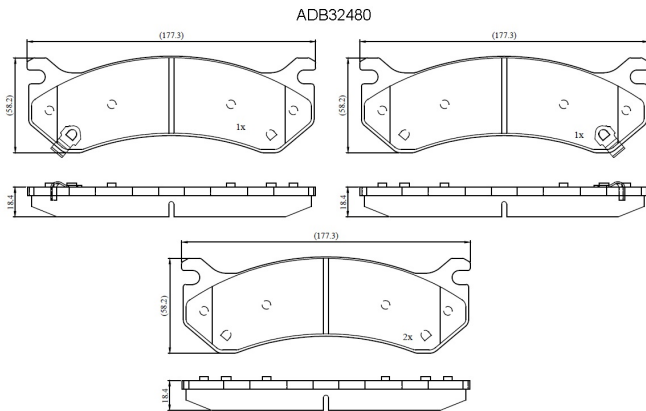

Make: CHEVROLET/GMC

Model: TRUCK Silverado

Part Number: ADB32480

Vehicle Manufacturing/Engine:

Specifications

Fitting Position	:	Front
Model Date	:	2007-
Or. Caliper	:	
WVA	:	
FMSI	:	D785

Length	:	177.3
Width	:	59.2
Thickness	:	18.4