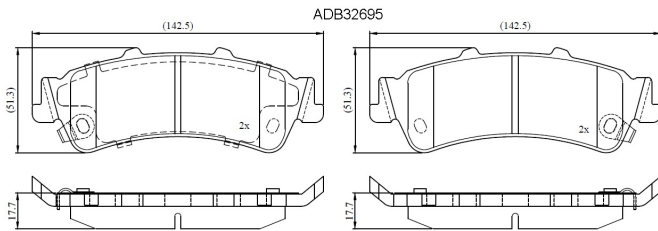

Make: CHEVROLET/GMC

Model: TRUCK Silverado

Part Number: ADB32695

Vehicle Manufacturing/Engine:

Specifications

Fitting Position	:	Rear
Model Date	:	07-
Or. Caliper	:	
WVA	:	
FMSI	:	7662-D792
Length	:	142.5
Width	:	51.3

Thickness

:

17.1