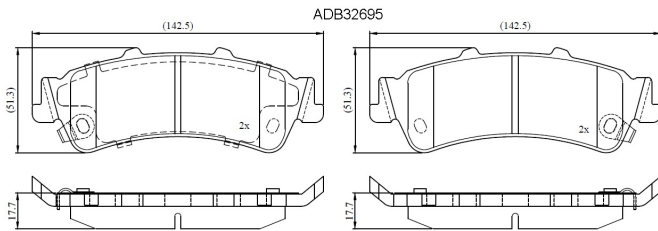

Make: CHEVROLET/GMC

Model: TRUCK Silverado

Part Number: ADB32695

Vehicle Manufacturing/Engine:

Specifications

Fitting Position	:	Rear
Model Date	:	01-
Or. Caliper	:	
WVA	:	
FMSI	:	7662-D792
Length	:	142.5
Width	:	51.3

Thickness

:

17.1