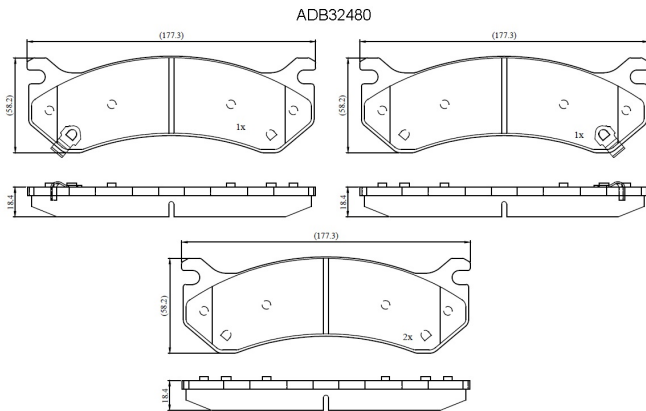

Make: CHEVROLET/GMC

Model: TRUCK Suburban

Part Number: ADB32480

Vehicle Manufacturing/Engine:

Specifications

Fitting Position	:	Front
Model Date	:	2000-2006
Or. Caliper	:	
WVA	:	
FMSI	:	D785

Length	:	177.3
Width	:	59.2
Thickness	:	18.4