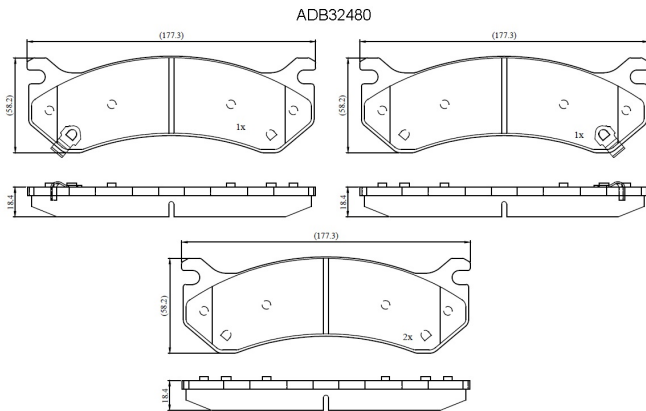

Make: CHEVROLET/GMC

Model: TRUCK Suburban

Part Number: ADB32480

Vehicle Manufacturing/Engine:

Specifications

Fitting Position	:	Front
Model Date	:	2000-2013
Or. Caliper	:	
WVA	:	
FMSI	:	D785

Length	:	177.3
Width	:	59.2
Thickness	:	18.4