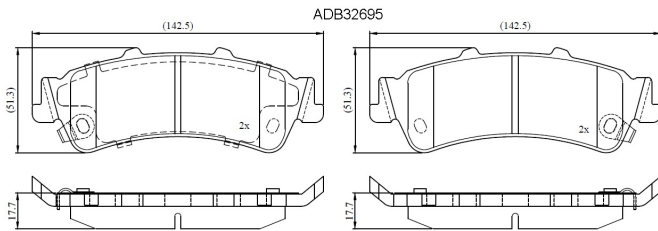

Make: CHEVROLET/GMC

Model: TRUCK Suburban

Part Number: ADB32695

Vehicle Manufacturing/Engine:

Specifications

Fitting Position	:	Rear
Model Date	:	02-
Or. Caliper	:	
WVA	:	
FMSI	:	7662-D792
Length	:	142.5
Width	:	51.3

Thickness : 17.1