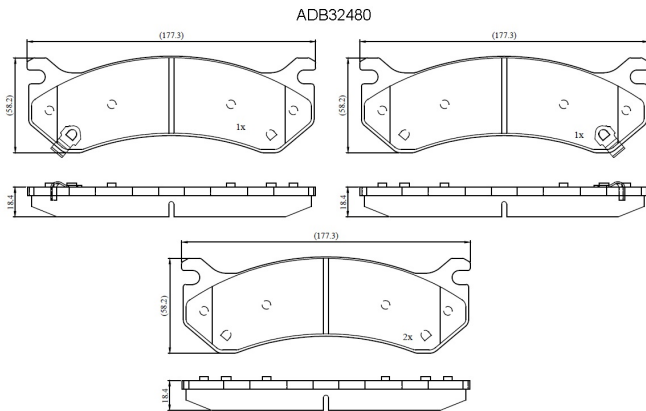

Make: CHEVROLET/GMC

Model: TRUCK Tahoe

Part Number: ADB32480

Vehicle Manufacturing/Engine:

Specifications

Fitting Position	:	Front
Model Date	:	2000-2006
Or. Caliper	:	
WVA	:	
FMSI	:	D785

Length	:	177.3
Width	:	59.2
Thickness	:	18.4