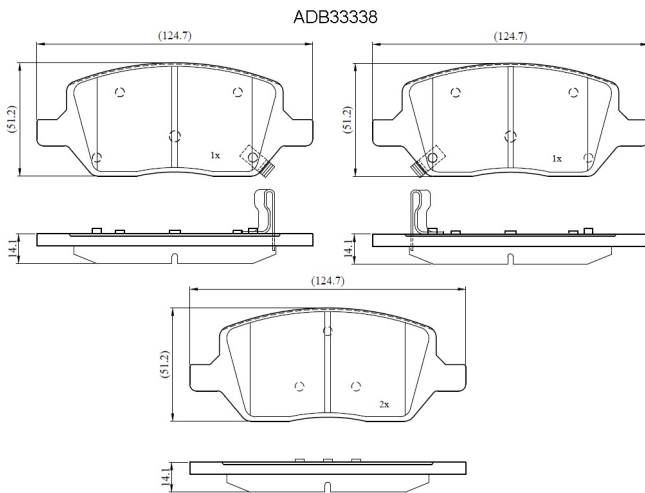

Make: CHEVROLET/GMC

Model: TRUCK Uplander

Part Number: ADB33338

Vehicle Manufacturing/Engine:

Specifications

Fitting Position	:	Rear
Model Date	:	05-Sep
Or. Caliper	:	

WVA	:	
FMSI	:	7999-D1093
Length	:	124.6
Width	:	51.1
Thickness	:	14.1