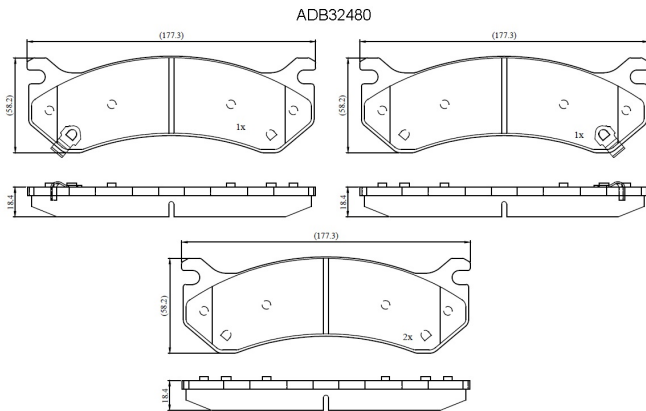

Make: CHEVROLET/GMC

Model: TRUCK

Part Number: ADB32480

Vehicle Manufacturing/Engine:

Specifications

Fitting Position	:	Front
Model Date	:	2003-2008
Or. Caliper	:	
WVA	:	
FMSI	:	D785

Length	:	177.3
Width	:	59.2
Thickness	:	18.4