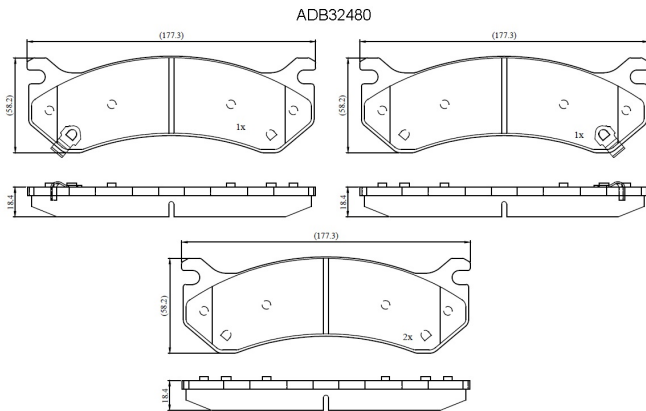

Make: CHEVROLET/GMC

Model: TRUCK

Part Number: ADB32480

Vehicle Manufacturing/Engine:

Specifications

Fitting Position	:	Front
Model Date	:	2003-2005
Or. Caliper	:	
WVA	:	
FMSI	:	D785

Length	:	177.3
Width	:	59.2
Thickness	:	18.4