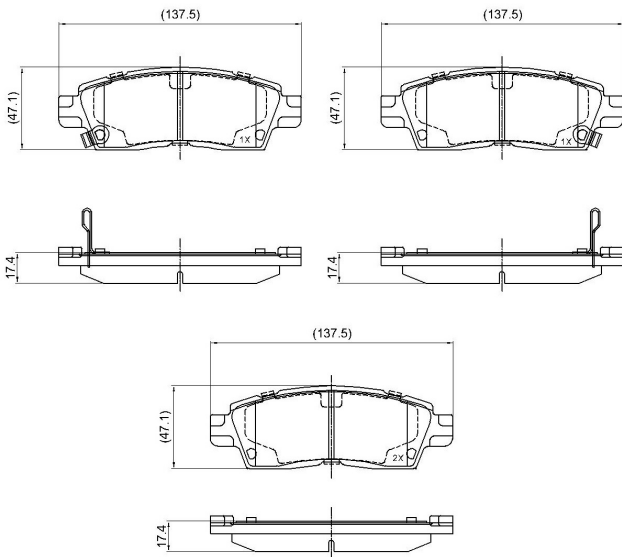

Make: CHEVROLET/GMC

Model: TRUCK

Part Number: ADB32531

Vehicle Manufacturing/Engine:

ADB32531

Specifications

Fitting Position	:	Rear
Model Date	:	03-Jul

Or. Caliper	:	
WVA	:	
FMSI	:	D883
Length	:	137.5
Width	:	47.1
Thickness	:	17.4