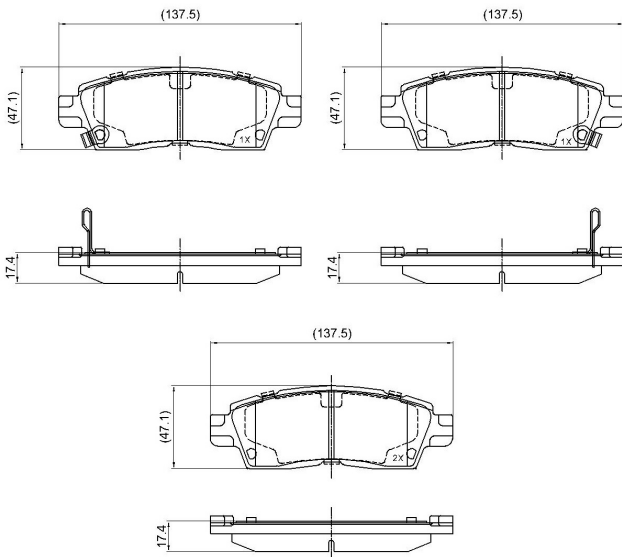

Make: CHEVROLET/GMC

Model: TRUCK

Part Number: ADB32531

Vehicle Manufacturing/Engine:

ADB32531

Specifications

Fitting Position	:	Rear
Model Date	:	02-Sep

Or. Caliper	:	
WVA	:	
FMSI	:	D883
Length	:	137.5
Width	:	47.1
Thickness	:	17.4