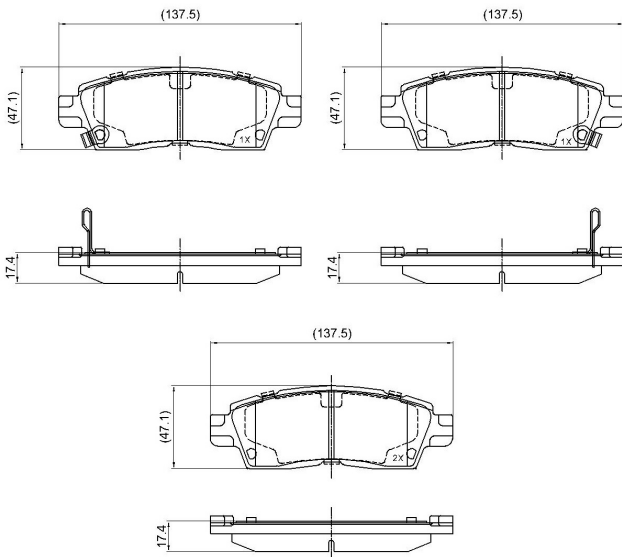

Make: CHEVROLET/GMC

Model: TRUCK

Part Number: ADB32531

Vehicle Manufacturing/Engine:

ADB32531

Specifications

Fitting Position	:	Rear
Model Date	:	09-

Or. Caliper	:	
WVA	:	
FMSI	:	D883
Length	:	137.5
Width	:	47.1
Thickness	:	17.4