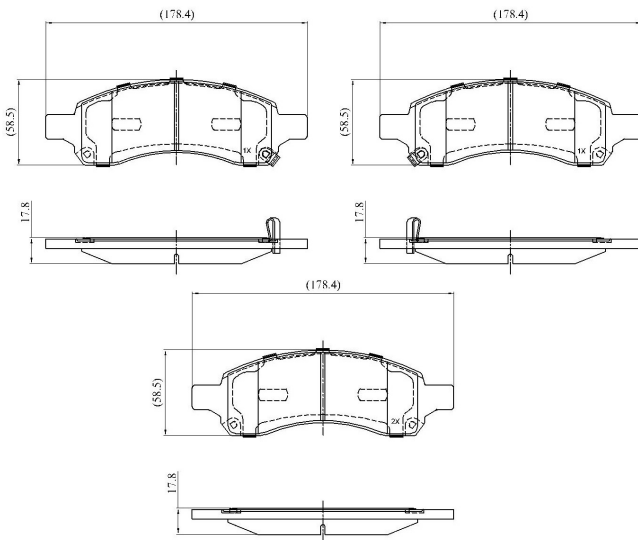

Make: CHEVROLET/GMC

Model: TRUCK

Part Number: ADB32534

Vehicle Manufacturing/Engine:

ADB32534

Specifications

Fitting Position	:	Front
Model Date	:	07-Dec

Or. Caliper	:	
WVA	:	
FMSI	:	D1169
Length	:	178.4
Width	:	58.5
Thickness	:	17.8