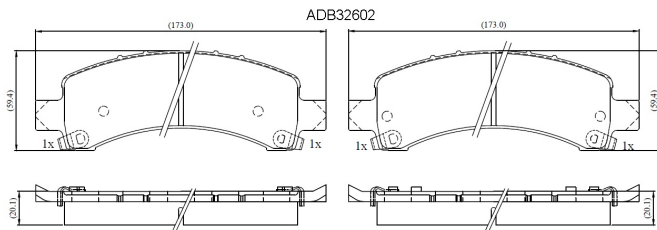

Make: CHEVROLET/GMC

Model: TRUCK

Part Number: ADB32602

Vehicle Manufacturing/Engine:

Specifications

Fitting Position	:	Rear
Model Date	:	Mar-13
Or. Caliper	:	
WVA	:	
FMSI	:	D974
Length	:	173.8
Width	:	59.7

Thickness

:

20.1