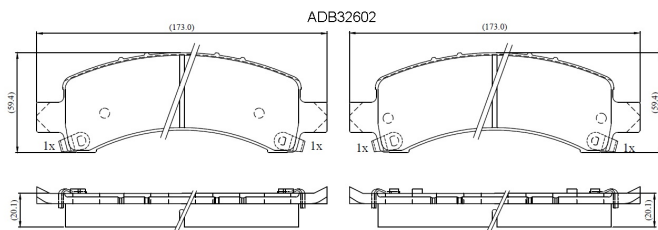

Make: CHEVROLET/GMC

Model: TRUCK

Part Number: ADB32602

Vehicle Manufacturing/Engine:

Specifications

Fitting Position	:	Rear
Model Date	:	03-Jun
Or. Caliper	:	
WVA	:	
FMSI	:	D974
Length	:	173.8
Width	:	59.7

Thickness : 20.1