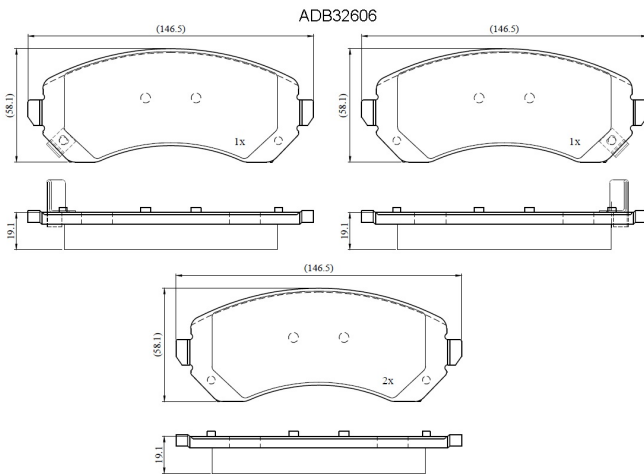

Make: CHEVROLET/GMC

Model: TRUCK

Part Number: ADB32606

Vehicle Manufacturing/Engine:

Specifications

Fitting Position	:	Front
Model Date	:	02-May
Or. Caliper	:	
WVA	:	

FMSI	:	D844
Length	:	146.5
Width	:	58.1
Thickness	:	19.1