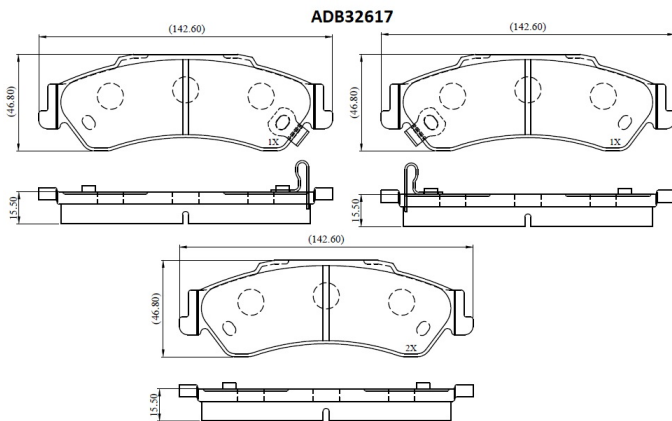

Make: CHEVROLET/GMC

Model: TRUCK

Part Number: ADB32617

Vehicle Manufacturing/Engine:

Specifications

Fitting Position	:	Rear
Model Date	:	97-05
Or. Caliper	:	
WVA	:	
FMSI	:	D729

Length

:

Width

:

Thickness

: