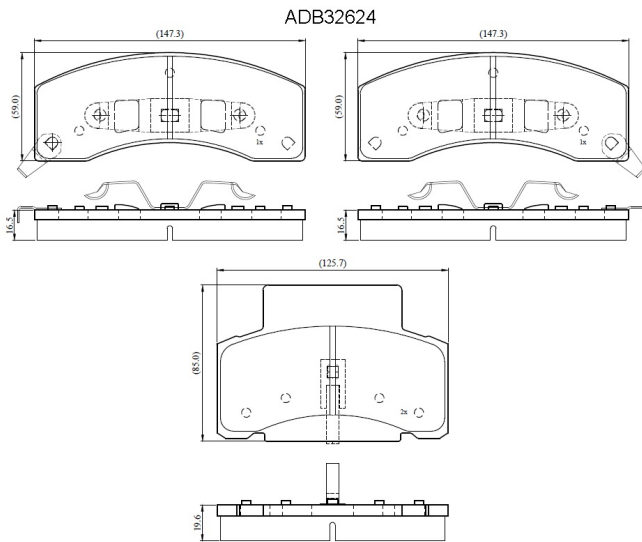

Make: CHEVROLET/GMC

Model: TRUCK

Part Number: ADB32624

Vehicle Manufacturing/Engine:

Specifications

Fitting Position	:	Front
Model Date	:	94-97
Or. Caliper	:	

WVA	:	
FMSI	:	D459
Length	:	147.3/125.7
Width	:	59.0/85.0
Thickness	:	16.5/19.6