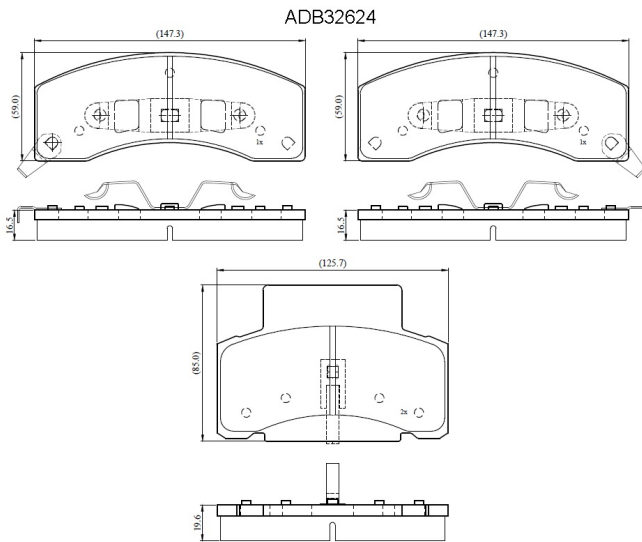

Make: CHEVROLET/GMC

Model: TRUCK

Part Number: ADB32624

Vehicle Manufacturing/Engine:

Specifications

Fitting Position	:	Front
Model Date	:	88-00
Or. Caliper	:	

WVA	:	
FMSI	:	D459
Length	:	147.3/125.7
Width	:	59.0/85.0
Thickness	:	16.5/19.6