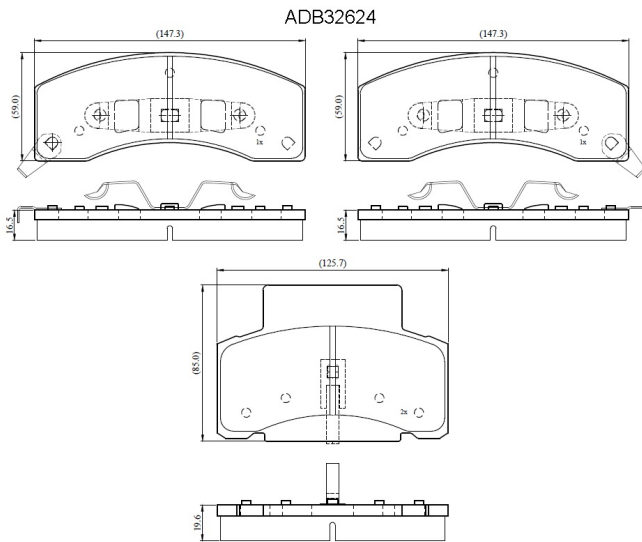

Make: CHEVROLET/GMC

Model: TRUCK

Part Number: ADB32624

Vehicle Manufacturing/Engine:

Specifications

Fitting Position	:	Front
Model Date	:	96-02
Or. Caliper	:	

WVA	:	
FMSI	:	D459
Length	:	147.3/125.7
Width	:	59.0/85.0
Thickness	:	16.5/19.6