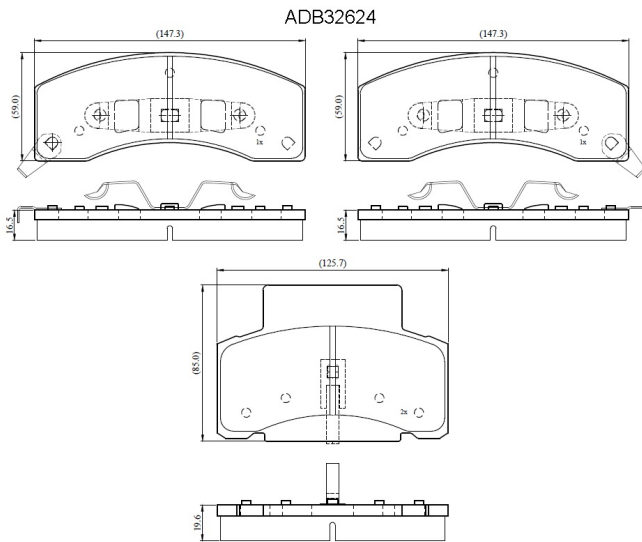

Make: CHEVROLET/GMC

Model: TRUCK

Part Number: ADB32624

Vehicle Manufacturing/Engine:

Specifications

Fitting Position	:	Front
Model Date	:	97-02
Or. Caliper	:	

WVA	:	
FMSI	:	D459
Length	:	147.3/125.7
Width	:	59.0/85.0
Thickness	:	16.5/19.6