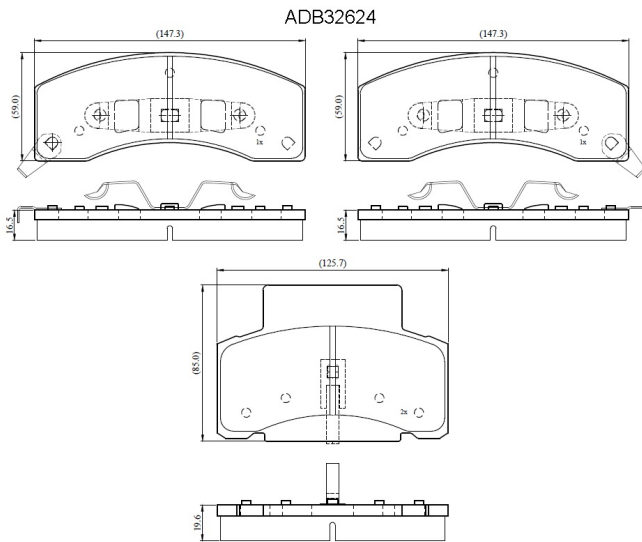

Make: CHEVROLET/GMC

Model: TRUCK

Part Number: ADB32624

Vehicle Manufacturing/Engine:

Specifications

Fitting Position	:	Front
Model Date	:	94-99
Or. Caliper	:	

WVA	:	
FMSI	:	D459
Length	:	147.3/125.7
Width	:	59.0/85.0
Thickness	:	16.5/19.6