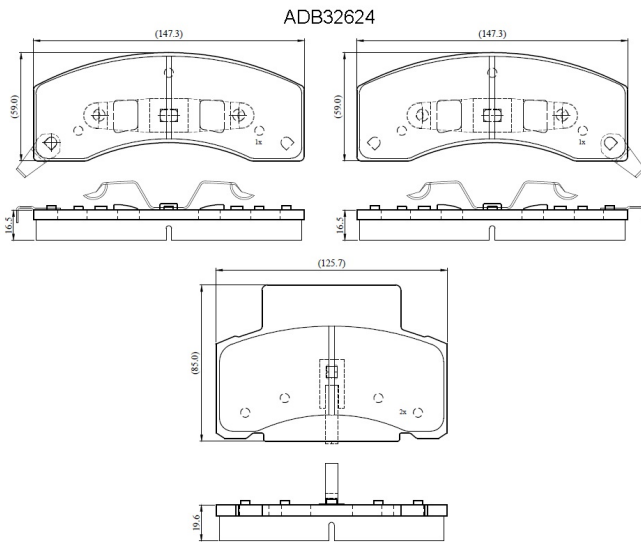

Make: CHEVROLET/GMC

Model: TRUCK

Part Number: ADB32624

Vehicle Manufacturing/Engine:

Specifications

Fitting Position	:	Front
Model Date	:	89-00
Or. Caliper	:	

WVA	:	
FMSI	:	D459
Length	:	147.3/125.7
Width	:	59.0/85.0
Thickness	:	16.5/19.6