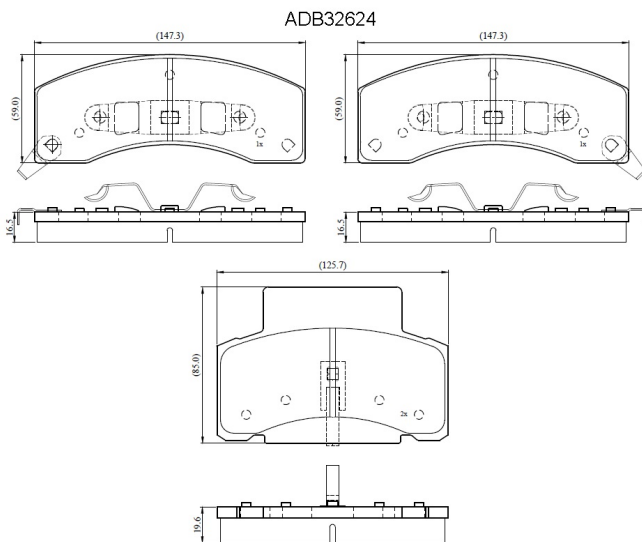

Make: CHEVROLET/GMC

Model: TRUCK

Part Number: ADB32624

Vehicle Manufacturing/Engine:

Specifications

Fitting Position	:	Front
Model Date	:	96-00
Or. Caliper	:	

WVA	:	
FMSI	:	D459
Length	:	147.3/125.7
Width	:	59.0/85.0
Thickness	:	16.5/19.6