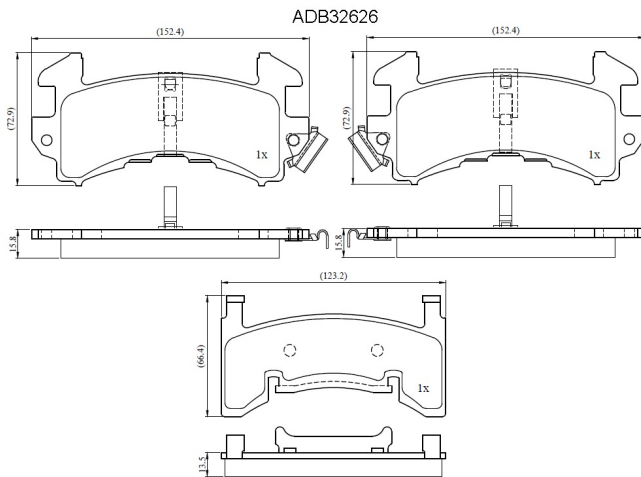

Make: CHEVROLET/GMC

Model: TRUCK

Part Number: ADB32626

Vehicle Manufacturing/Engine:

Specifications

Fitting Position	:	Front
Model Date	:	82-02
Or. Caliper	:	
WVA	:	

FMSI	:	D154
Length	:	152.4/123.2
Width	:	72.9/66.4
Thickness	:	15.8/13.5