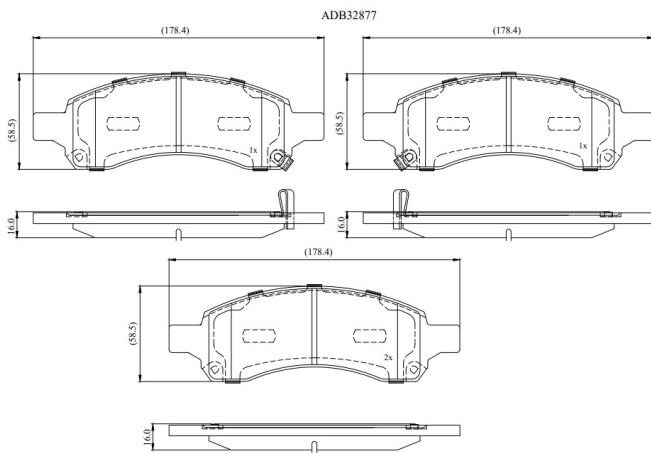

Make: CHEVROLET/GMC

Model: TRUCK

Part Number: ADB32877

Vehicle Manufacturing/Engine:

Specifications

Fitting Position	:	Front
Model Date	:	09-Dec
Or. Caliper	:	
WVA	:	

FMSI	:	8410-D1169A
Length	:	178.4
Width	:	58.5
Thickness	:	16