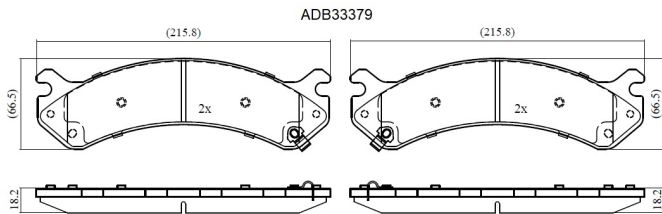

Make: CHEVROLET/GMC

Model: TRUCK

Part Number: ADB33379

Vehicle Manufacturing/Engine:

Specifications

Fitting Position	:	Front
Model Date	:	Mar-13
Or. Caliper	:	
WVA	:	
FMSI	:	D784
Length	:	215.8
Width	:	66.5
Thickness	:	18.2