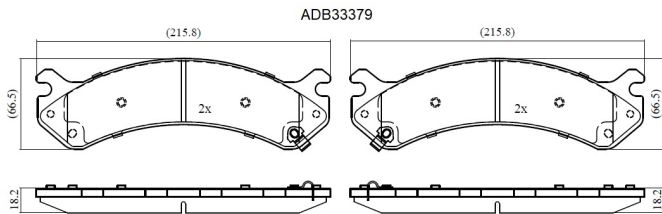

Make: CHEVROLET/GMC

Model: TRUCK

Part Number: ADB33379

Vehicle Manufacturing/Engine:

Specifications

Fitting Position	:	Front
Model Date	:	07-
Or. Caliper	:	
WVA	:	
FMSI	:	D784
Length	:	215.8
Width	:	66.5
Thickness	:	18.2