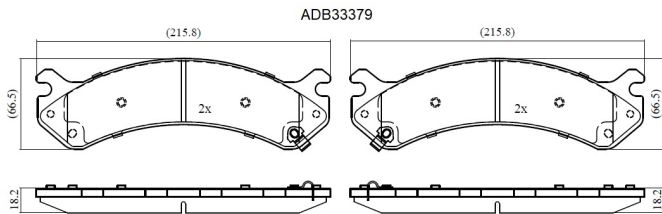

Make: CHEVROLET/GMC

Model: TRUCK

Part Number: ADB33379

Vehicle Manufacturing/Engine:

Specifications

Fitting Position	:	Front
Model Date	:	99-10
Or. Caliper	:	
WVA	:	
FMSI	:	D784
Length	:	215.8
Width	:	66.5
Thickness	:	18.2