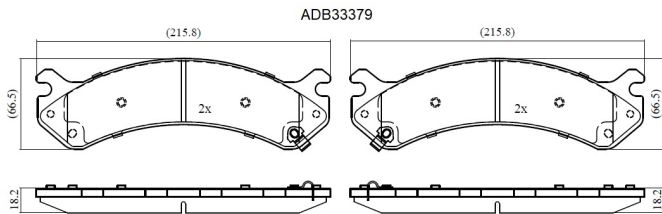

Make: CHEVROLET/GMC

Model: TRUCK

Part Number: ADB33379

Vehicle Manufacturing/Engine:

Specifications

Fitting Position	:	Front
Model Date	:	Jun-13
Or. Caliper	:	
WVA	:	
FMSI	:	D784
Length	:	215.8
Width	:	66.5
Thickness	:	18.2