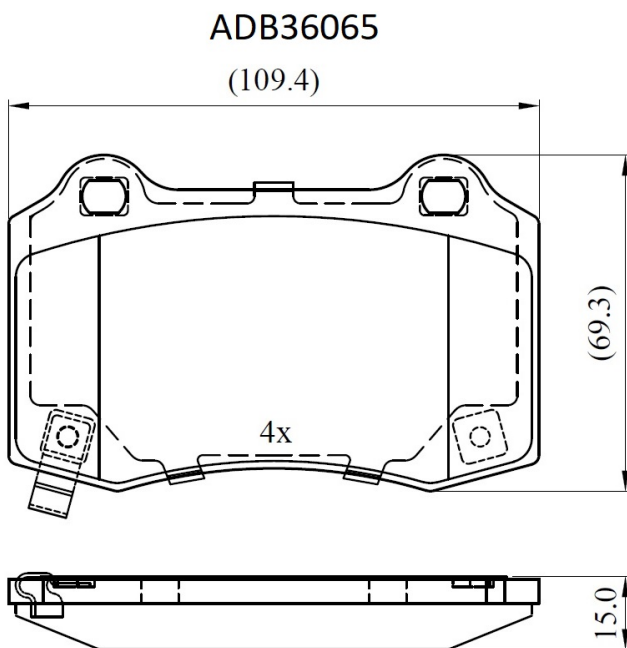

Make: CHRYSLER

Model: 300C Touring

Part Number: ADB36065

Vehicle Manufacturing/Engine:

Specifications

Fitting Position

:

Rear

Model Date	:	2005-2010
Or. Caliper	:	
WVA	:	24076
FMSI	:	
Length	:	109.6
Width	:	69.1
Thickness	:	14.8