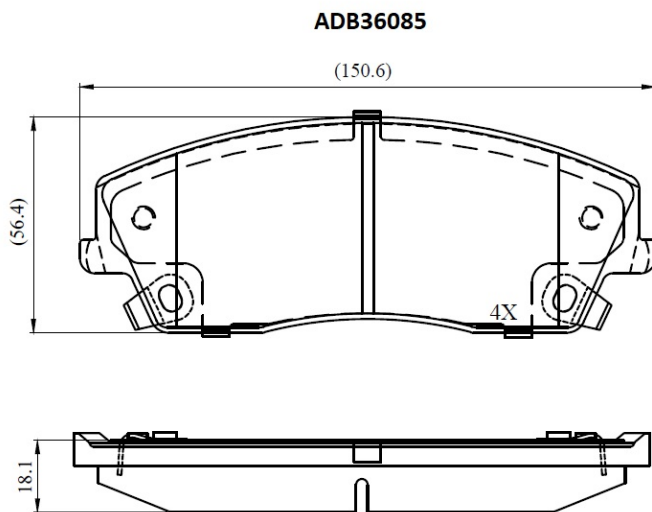

Make: CHRYSLER

Model: 300C Touring

Part Number: ADB36085

Vehicle Manufacturing/Engine:

Specifications

Fitting Position	:	Front
Model Date	:	2004-2010
Or. Caliper	:	

WVA	:	24166
FMSI	:	
Length	:	150.4
Width	:	56.8
Thickness	:	19