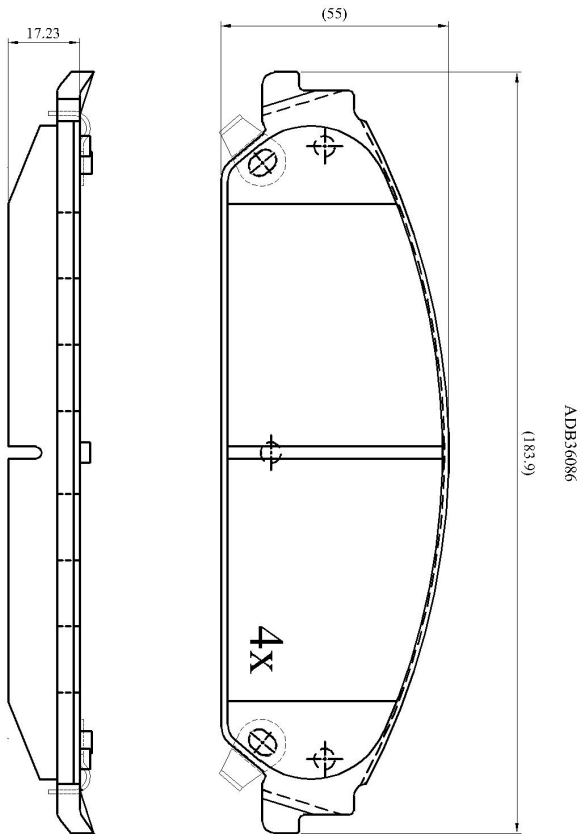

Make: CHRYSLER

Model: 300C Touring

Part Number: ADB36086

Vehicle Manufacturing/Engine:

Specifications

Fitting Position

:

Front

Model Date	:	2004-2010
Or. Caliper	:	
WVA	:	25,60,52,56,06,24,164
FMSI	:	
Length	:	183.5
Width	:	55
Thickness	:	17.8