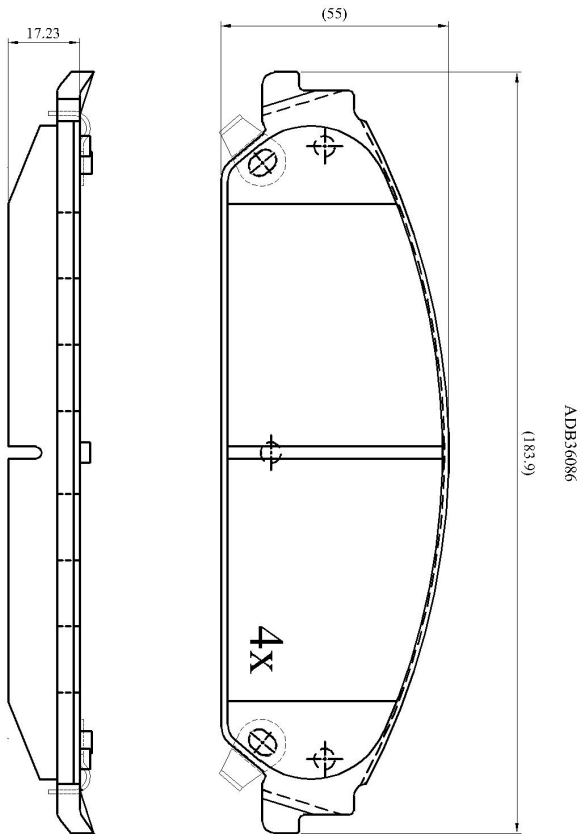

Make: CHRYSLER

Model: 300C Touring

Part Number: ADB36086

Vehicle Manufacturing/Engine:

Specifications

Fitting Position

:

Front

Model Date	:	2005-2010
Or. Caliper	:	
WVA	:	25,60,52,56,06,24,164
FMSI	:	
Length	:	183.5
Width	:	55
Thickness	:	17.8