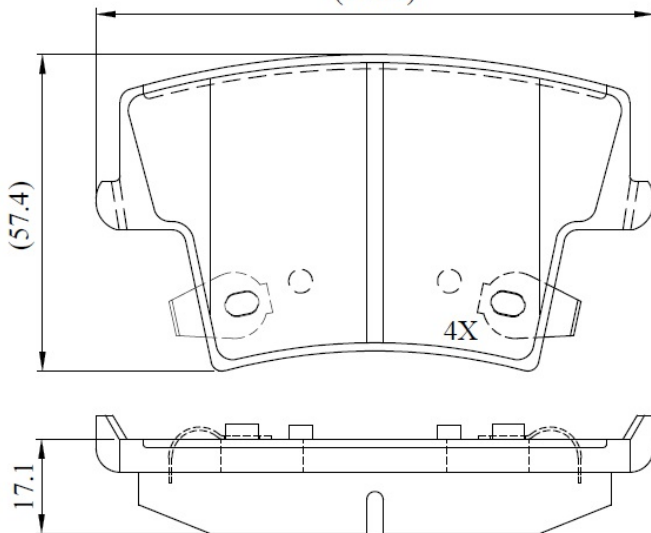

Make: CHRYSLER

Model: 300C

Part Number: ADB32599

Vehicle Manufacturing/Engine:

ADB32599

(101.2)

Specifications

Fitting Position	:	Rear
Model Date	:	May-13

Or. Caliper	:	
WVA	:	
FMSI	:	D1057
Length	:	101.2
Width	:	57.4
Thickness	:	17.1