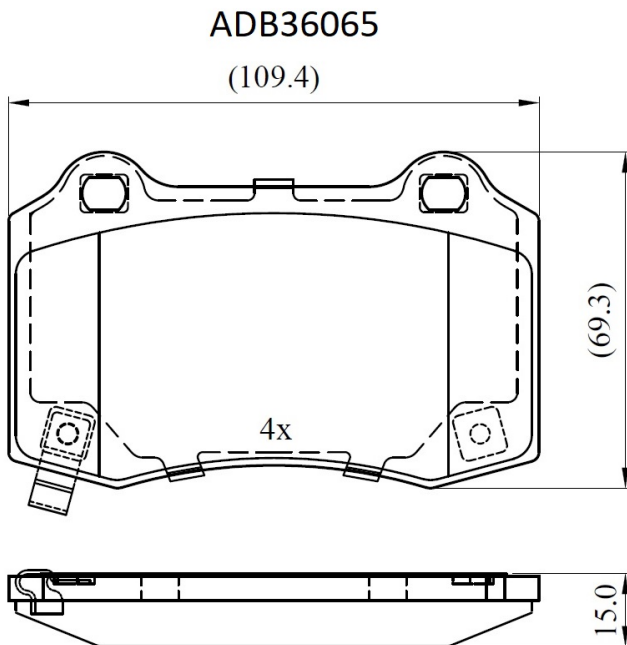

Make: CHRYSLER

Model: 300C

Part Number: ADB36065

Vehicle Manufacturing/Engine:

Specifications

Fitting Position

:

Rear

Model Date	:	2005-2012
Or. Caliper	:	
WVA	:	24076
FMSI	:	
Length	:	109.6
Width	:	69.1
Thickness	:	14.8